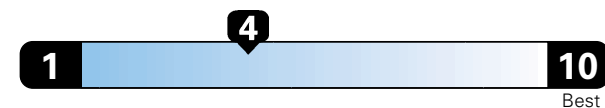

2020 DODGE DURANGO GT PLUS RWD

For more information visit: www.dodge.com
or call 1-800-4ADODGE

FCA US LLC

THIS VEHICLE IS MANUFACTURED TO MEET SPECIFIC UNITED STATES REQUIREMENTS. THIS VEHICLE IS NOT MANUFACTURED FOR SALE OR REGISTRATION OUTSIDE OF THE UNITED STATES.

MANUFACTURER'S SUGGESTED RETAIL PRICE OF THIS MODEL INCLUDING DEALER PREPARATION

Base Price: $34,995

DODGE DURANGO GT RWD
Exterior Color: Vice White Exterior Paint
Interior Color: Black / Lt Frost Beige Interior Colors
Interior: Leather-Trimmed Bucket Seats
Engine: 3.6L V6 24V VVT Engine Upp I w/ESS
Transmission: 8-Speed Automatic 850RE Transmission

STANDARD EQUIPMENT (UNLESS REPLACED BY OPTIONAL EQUIPMENT)

FUNCTIONAL/SAFETY FEATURES

Advanced Multistage Front Air Bags
Supplemental Side-Curtain All-Rows Air Bags
Supplemental Front Seat Side Air Bags
Driver Inflatable Knee-Bolster Air Bag
Active Head Restraints
Electronic Stability Control
Anti-Lock 4-Wheel Disc Brakes
Rain Brake Support
Rear Load Leveling Suspension
Sport Mode
Selectable Steering Modes
Speed Control
ParkView® Rear Back-Up Camera
ParkSense® Rear Park-Assist with Stop
Remote Proximity Keyless Entry
Push-Button Start
Sentry Key® Theft Deterrent System
Capless Fuel-Fill
24.6-Gallon Fuel Tank

INTERIOR FEATURES

Uconnect® 4 with 7-Inch Display
SiriusXM® with 1-Year Radio Sub Call 800-643-2112
Apple CarPlay®
Google Android Auto™
Alpine® 6-Speakers
Integrated Voice Command with Bluetooth®
Media Hub (2 USB, Aux)

OPTIONAL EQUIPMENT (May Replace Standard Equipment)