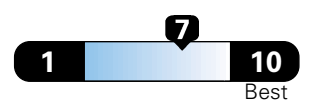

Smog Rating (tailpipe only)

This vehicle emits 414 grams CO2 per mile. The best emits 0 grams per mile (tailpipe only). Producing and distributing fuel also creates emissions; learn more at fuelconomy.gov.

Actual results will vary for many reasons, including driving conditions and how you drive and maintain your vehicle. The average new vehicle gets 27 MPG and cost $7,500 to fuel over 5 years. Cost estimates are based on 15,000 miles per year at $2.70 per gallon. MPGe is miles per gasoline gallon equivalent. Vehicle emissions are a significant cause of climate change and smog.

fuelconomy.gov

Calculate personalized estimates and compare vehicles

Smartphone QR Code